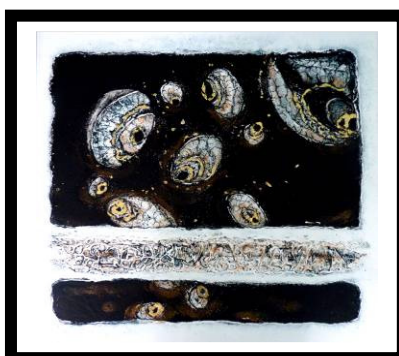

Exhibitions for 2015

**Art & Poetry
Exhibition Obsidian
'Spirit of the Earth'**

23rd April - 31st May

This is an delightful exhibition put together by Trisha at Obsidian gallery in Bucks and she has kindly given me a small room to show some of the

'Spirit of the Earth' pictures and connected poems .

This is an annual event with many 2D & 3D works on display with connected poetry

Trisha also produces a beautiful book with many of the selected images & poetry.

**Venue : Obsidian Gallery
Layby Farm
Old Risborough Rd
Stoke Mandeville
Bucks HP22 5XJ**

**Opening Times :
Mon - Sat 10:00 - 5:00
Sun - 12:00 - 4:00**