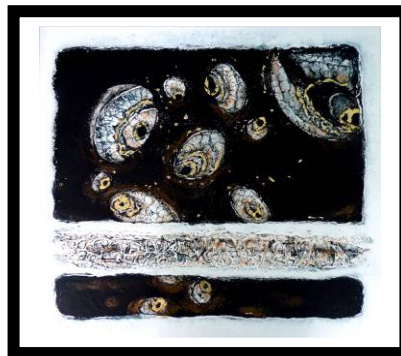

Exhibitions for 2015

'Spirit of the Earth'

3rd - 27th March

**Solo exhibition
by Kim Major-George
with connecting poetry by
Steve Thorp**

**All at Letchworth Arts Centre
In connecting galleries**

BBH Pushing Print

**Group exhibition in main gallery
17th - 28th March**

**Letchworth Arts Centre
2 The Arcade
Letchworth Garden City
Herts SG6 3EW.**

**Opening Times :
Mon – Wed+ Fri 10:00-5:00
Thurs +Sat 10:00-3:00**